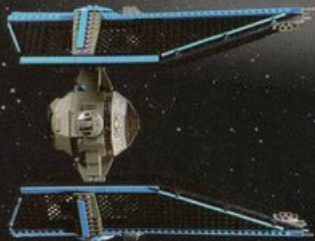

45

Access hatch opens to reveal super detailed cockpit

Detachable Display Stand.

Amazingly Realistic
• Over 700 pieces
• 20 1/2" x 17" x 7"

Top view.

A. Build and display this awesome TIE interceptor!

This is not your little brother's model. The most advanced TIE fighter of the Imperial Navy becomes the centerpiece for any *Star Wars* collection. Its intimidating dagger-shaped solar panels are recreated with a precision that would please Darth Vader himself. More than 700 pieces make up this amazingly accurate model, which fits on a durable display stand. But display model with caution. This TIE interceptor is so real looking, it's scary – especially for would-be Rebel pilots. Ages 14+. 703 pieces, #7181 TIE interceptor™ \$99.99 